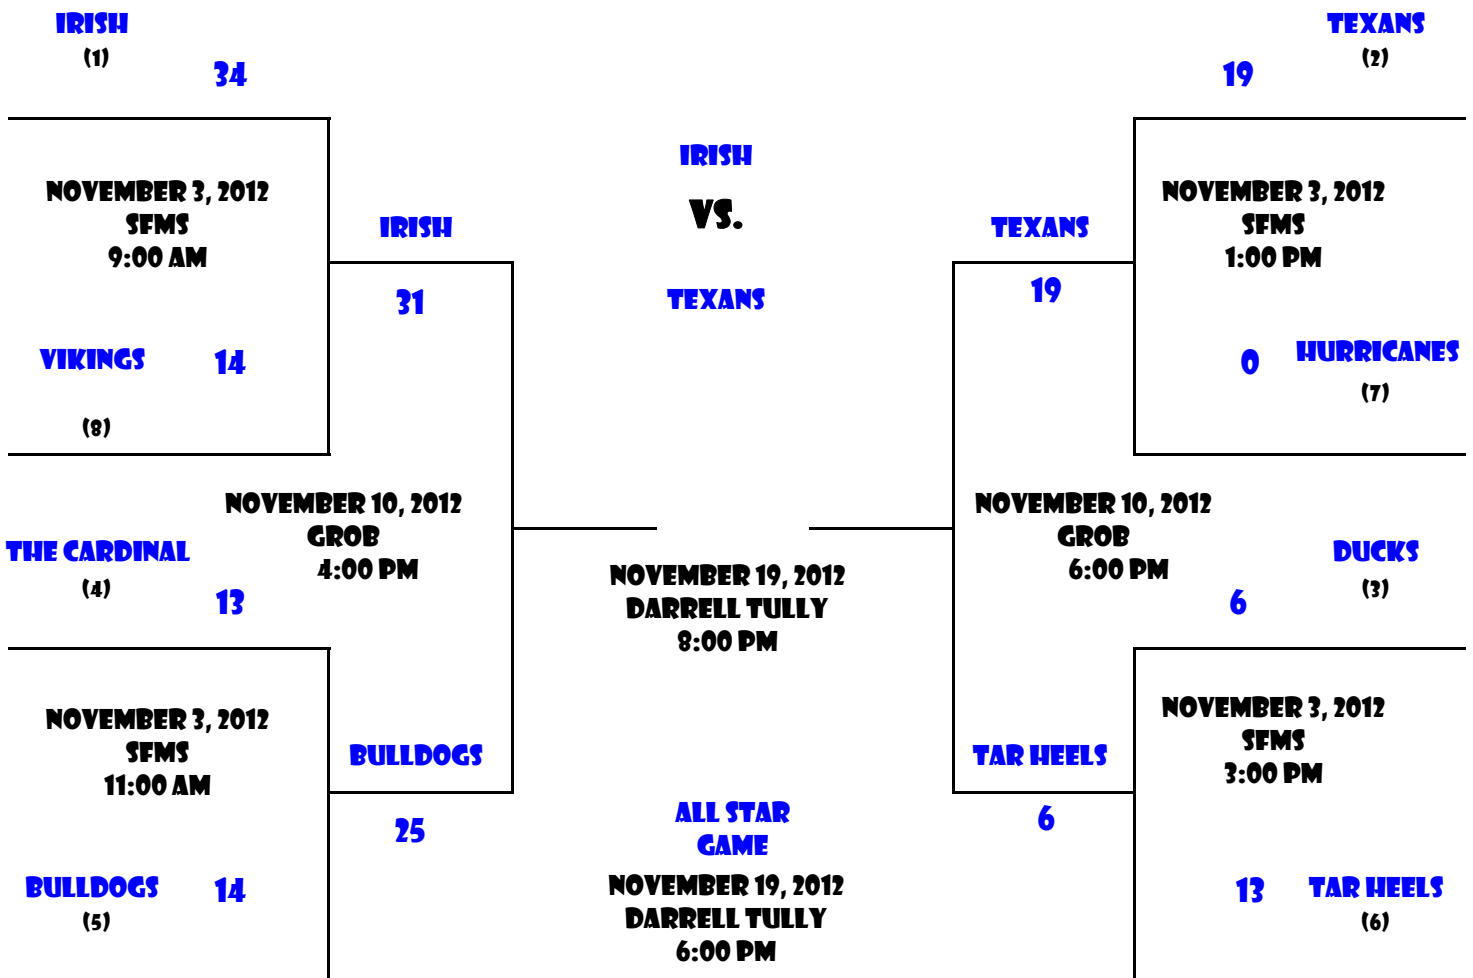

2012 SBMSA Varsity Tackle Playoff Bracket

2012 SBMSA Junior Varsity Tackle Playoff Bracket

2012 SBMSA Sophomore Tackle Playoff Bracket

2012 SBMSA Freshman Tackle Playoff Bracket

2012 SBMSA Junior Varsity Flag Playoff Bracket

2012 SBMSA Freshman Flag Playoff Bracket

CHARGERS
(BLUE 1)

12

BRONCOS
(WHITE 1)

12

NOVEMBER 3, 2013
GUTHRIE NE FIELD
9:00 AM

FALCONS **6**
(WHITE 4)

CHARGERS