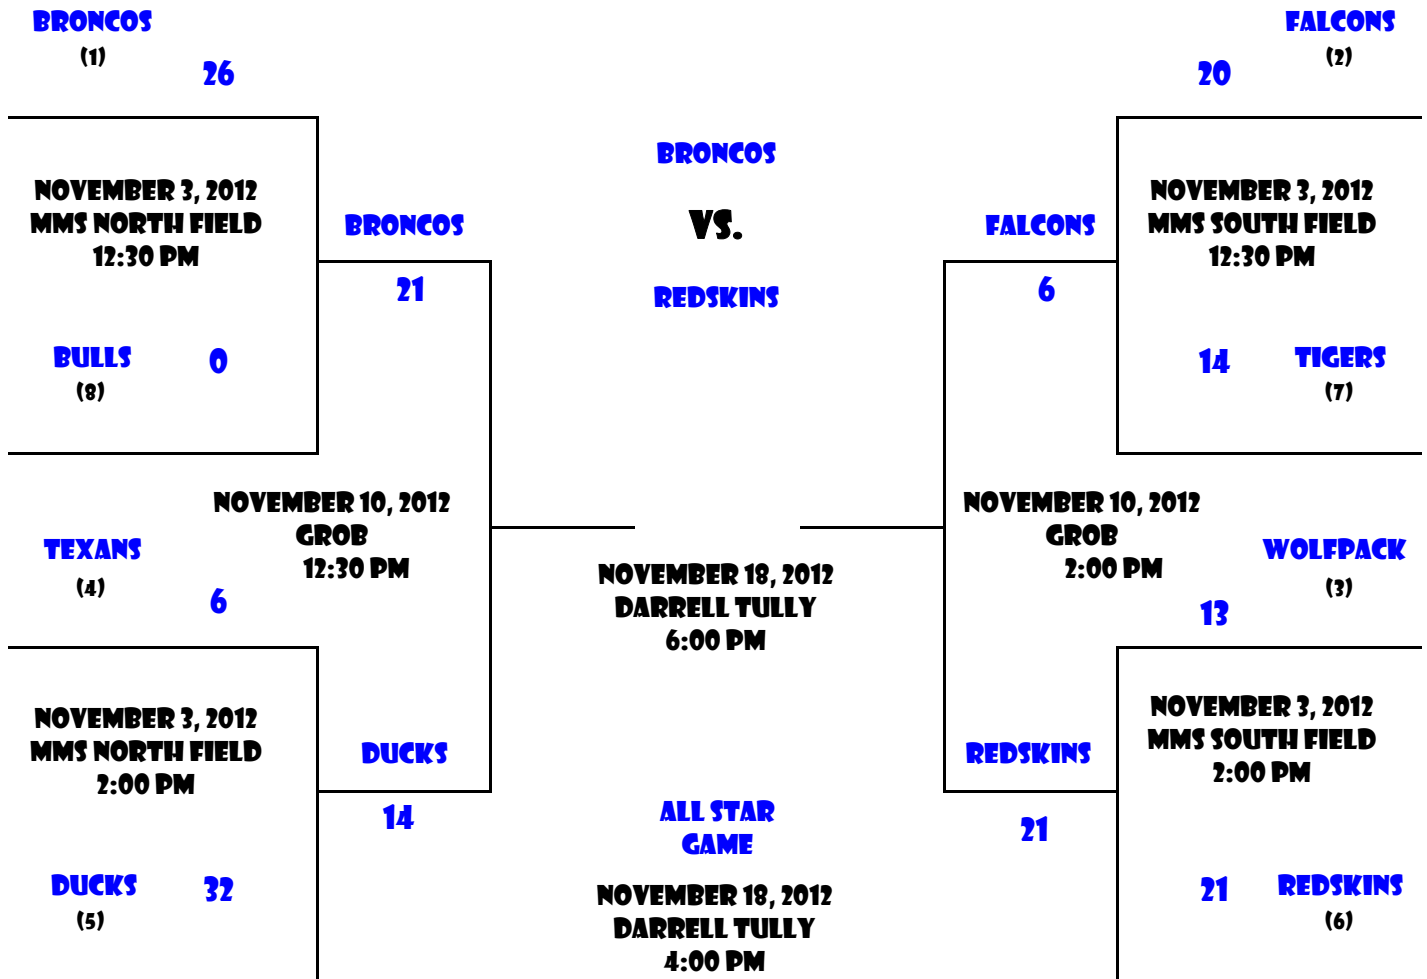

2012 SBMSA Varsity Tackle Playoff Bracket

2012 SBMSA Junior Varsity Tackle Playoff Bracket

2012 SBMSA Sophomore Tackle Playoff Bracket

2012 SBMSA Freshman Tackle Playoff Bracket

2012 SBMSA Junior Varsity Flag Playoff Bracket

2012 SBMSA Freshman Flag Playoff Bracket

CHARGERS
(BLUE 1)

12

BRONCOS
(WHITE 1)

12

NOVEMBER 3, 2013
GUTHRIE NE FIELD
9:00 AM

FALCONS **6**
(WHITE 4)

CHARGERS

6

COLTS

VS.

STEELERS

BRONCOS

20

NOVEMBER 3, 2012
GUTHRIE NE FIELD
11:30 AM

TITANS **0**
(BLUE 4)