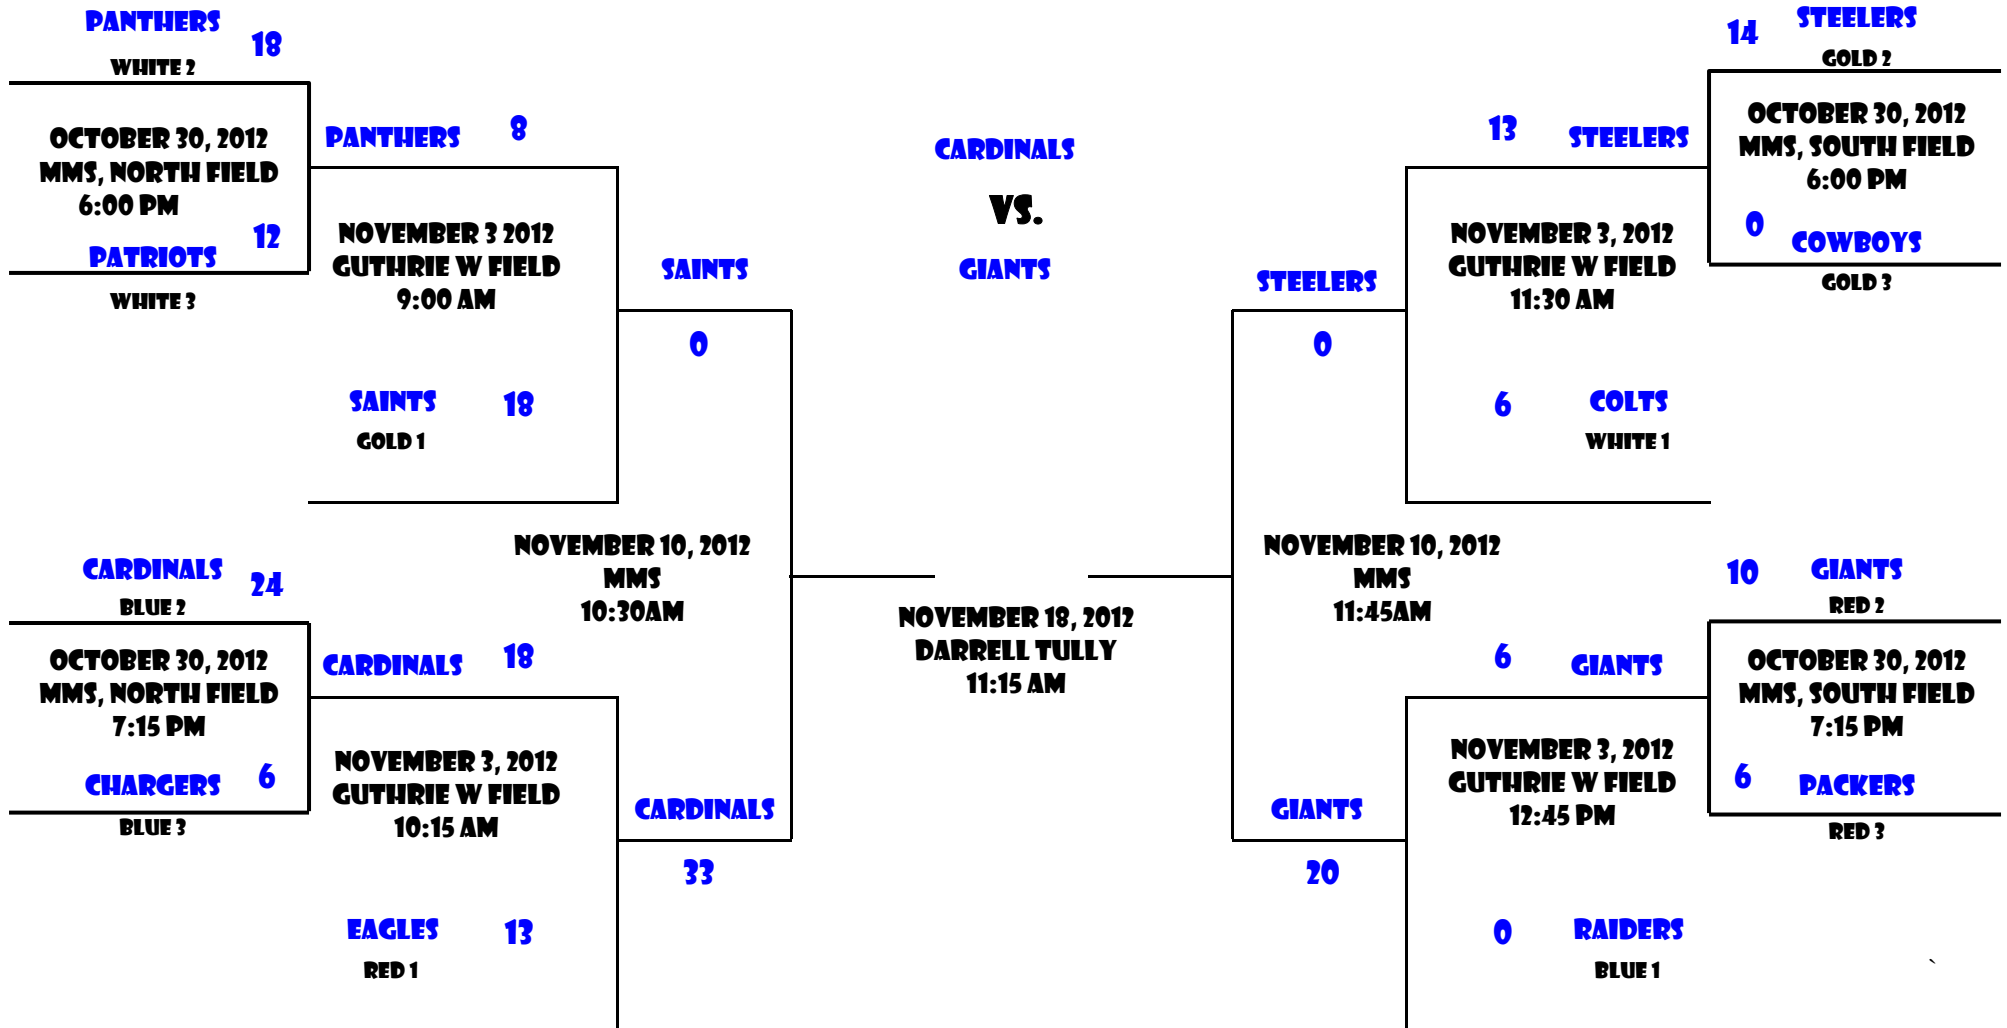

2012 SBMSA Varsity Tackle Playoff Bracket

2012 SBMSA Junior Varsity Tackle Playoff Bracket

2012 SBMSA Sophomore Tackle Playoff Bracket

2012 SBMSA Freshman Tackle Playoff Bracket

2012 SBMSA Junior Varsity Flag Playoff Bracket

2012 SBMSA Freshman Flag Playoff Bracket

CHARGERS
(BLUE 1)

12

BRONCOS
(WHITE 1)

12

NOVEMBER 3, 2013
GUTHRIE NE FIELD
9:00 AM

FALCONS **6**
(WHITE 4)

CHARGERS