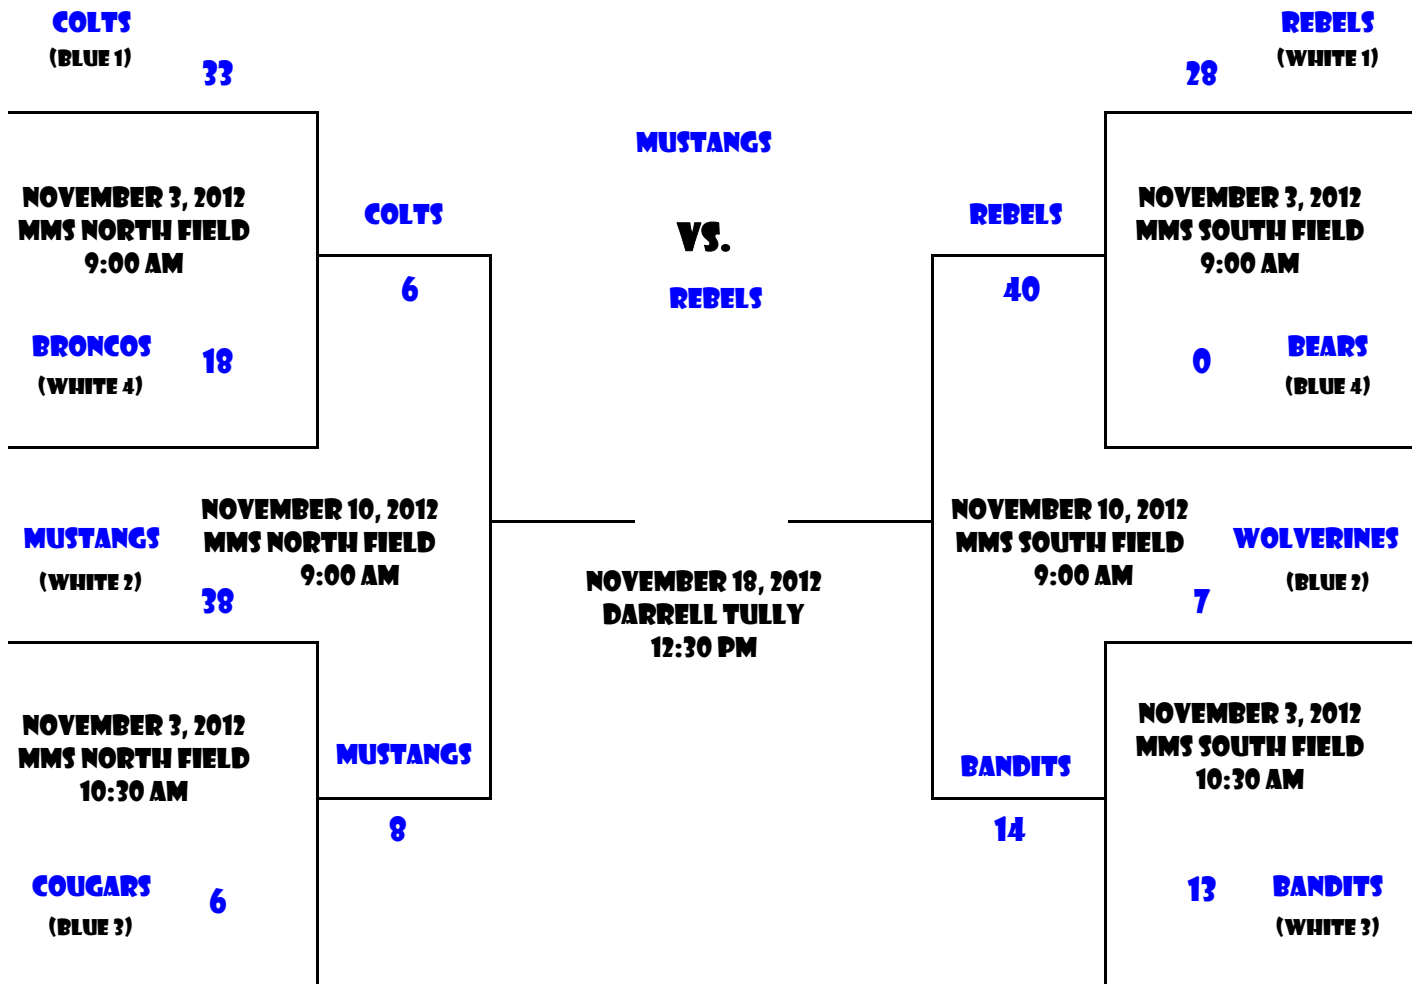

2012 SBMSA Varsity Tackle Playoff Bracket

2012 SBMSA Junior Varsity Tackle Playoff Bracket

2012 SBMSA Sophomore Tackle Playoff Bracket

2012 SBMSA Freshman Tackle Playoff Bracket

2012 SBMSA Junior Varsity Flag Playoff Bracket

2012 SBMSA Freshman Flag Playoff Bracket

CHARGERS
(BLUE 1)

12

BRONCOS
(WHITE 1)

12

NOVEMBER 3, 2013
GUTHRIE NE FIELD
9:00 AM

FALCONS **6**
(WHITE 4)

CHARGERS

6

COLTS

VS.

STEELERS

BRONCOS

20

NOVEMBER 3, 2012
GUTHRIE NE FIELD
11:30 AM

TITANS **0**
(BLUE 4)