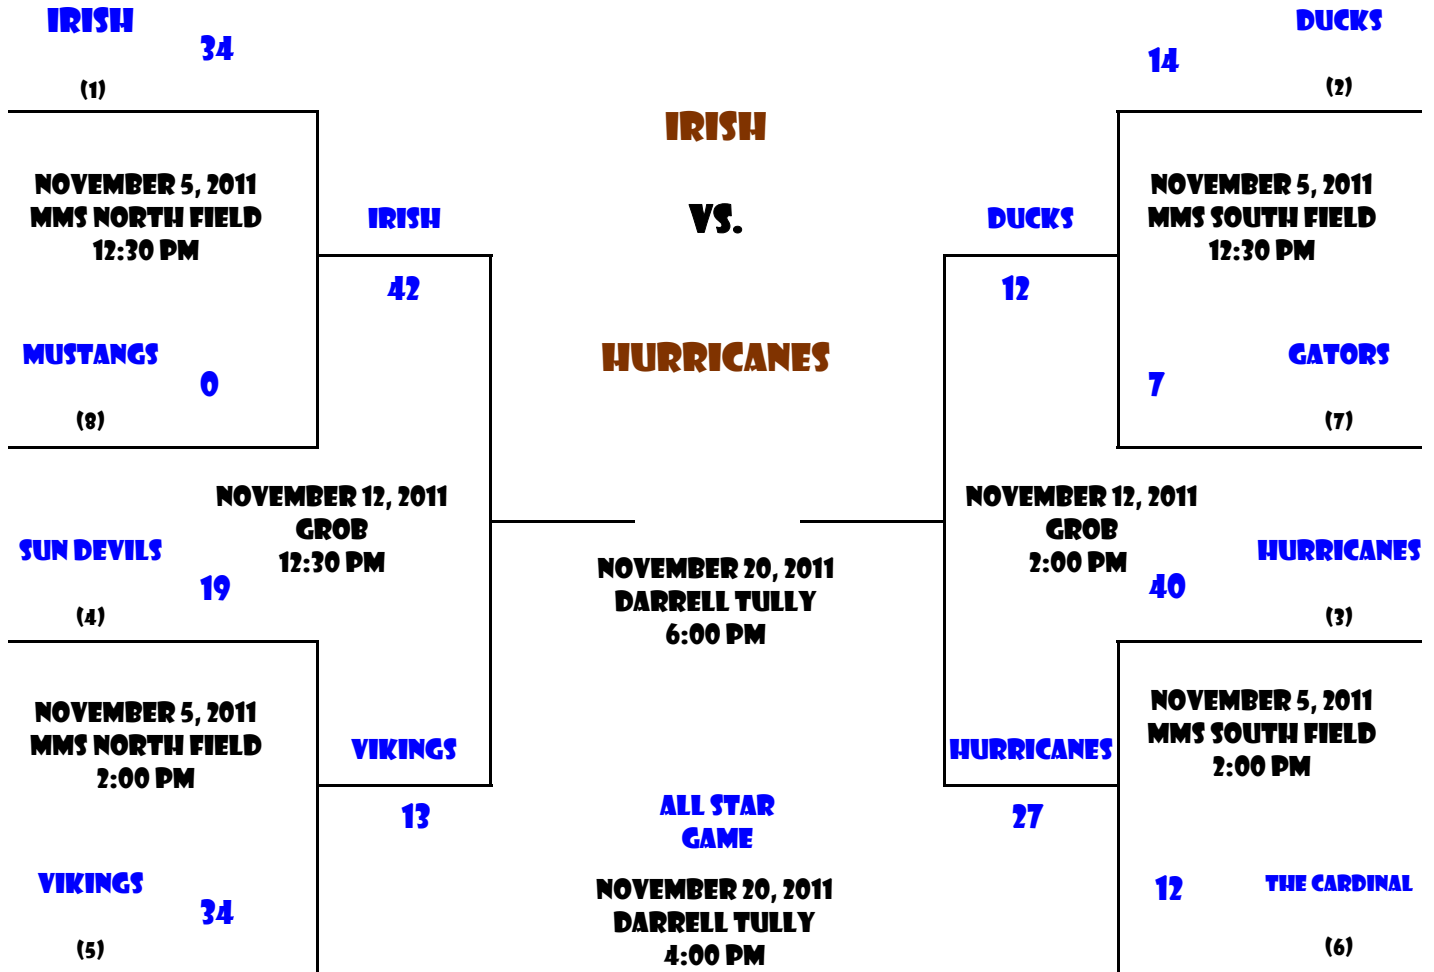

2011 SBMSA Junior Varsity Tackle Playoff Bracket