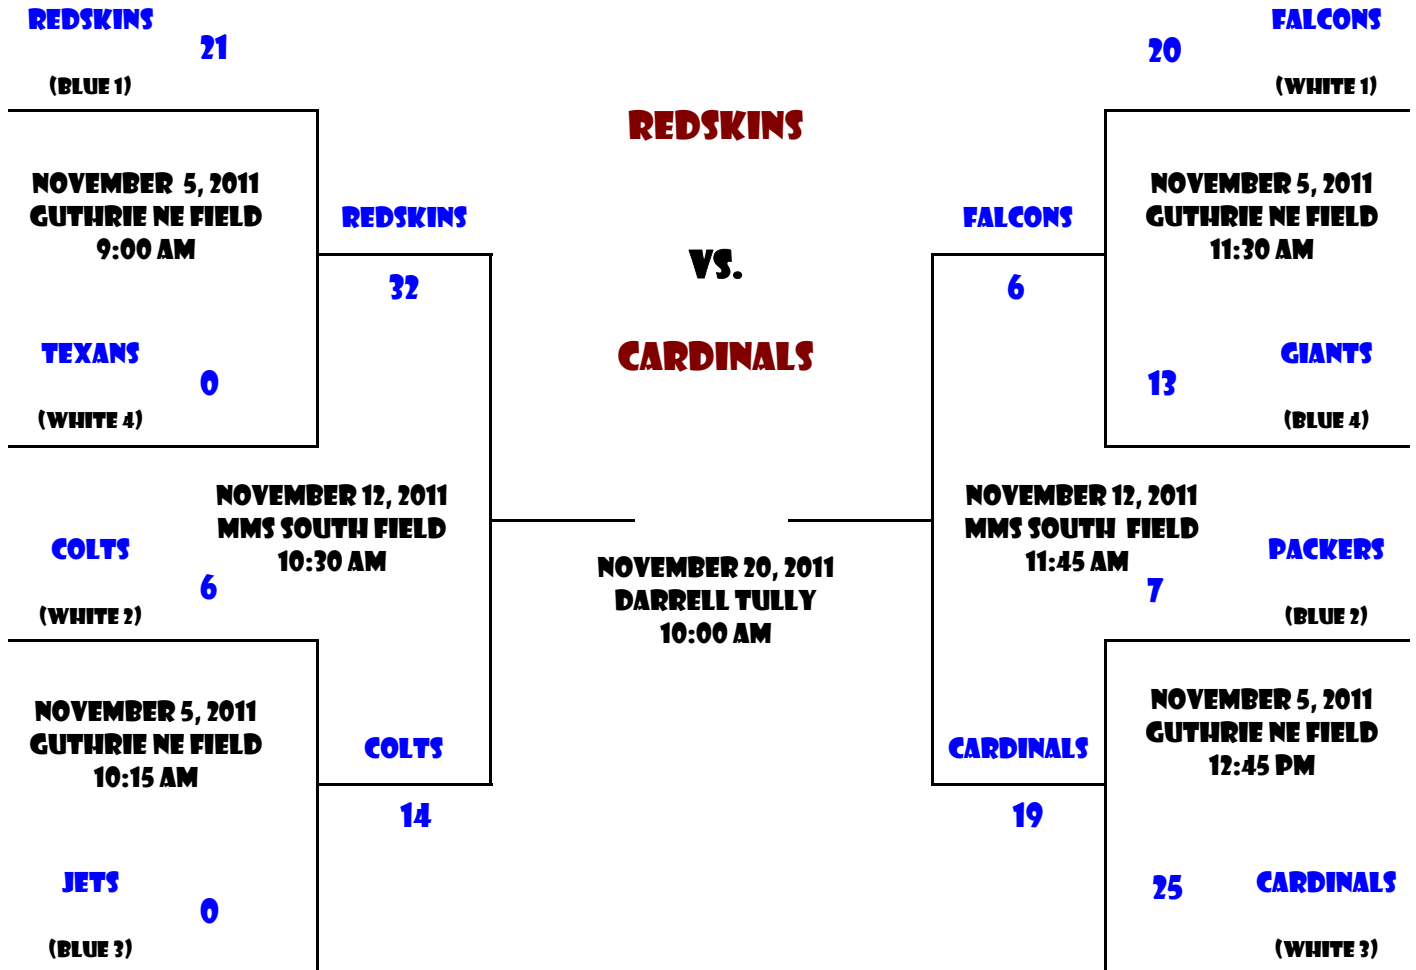

2011 SBMSA Freshman Flag Playoff Bracket