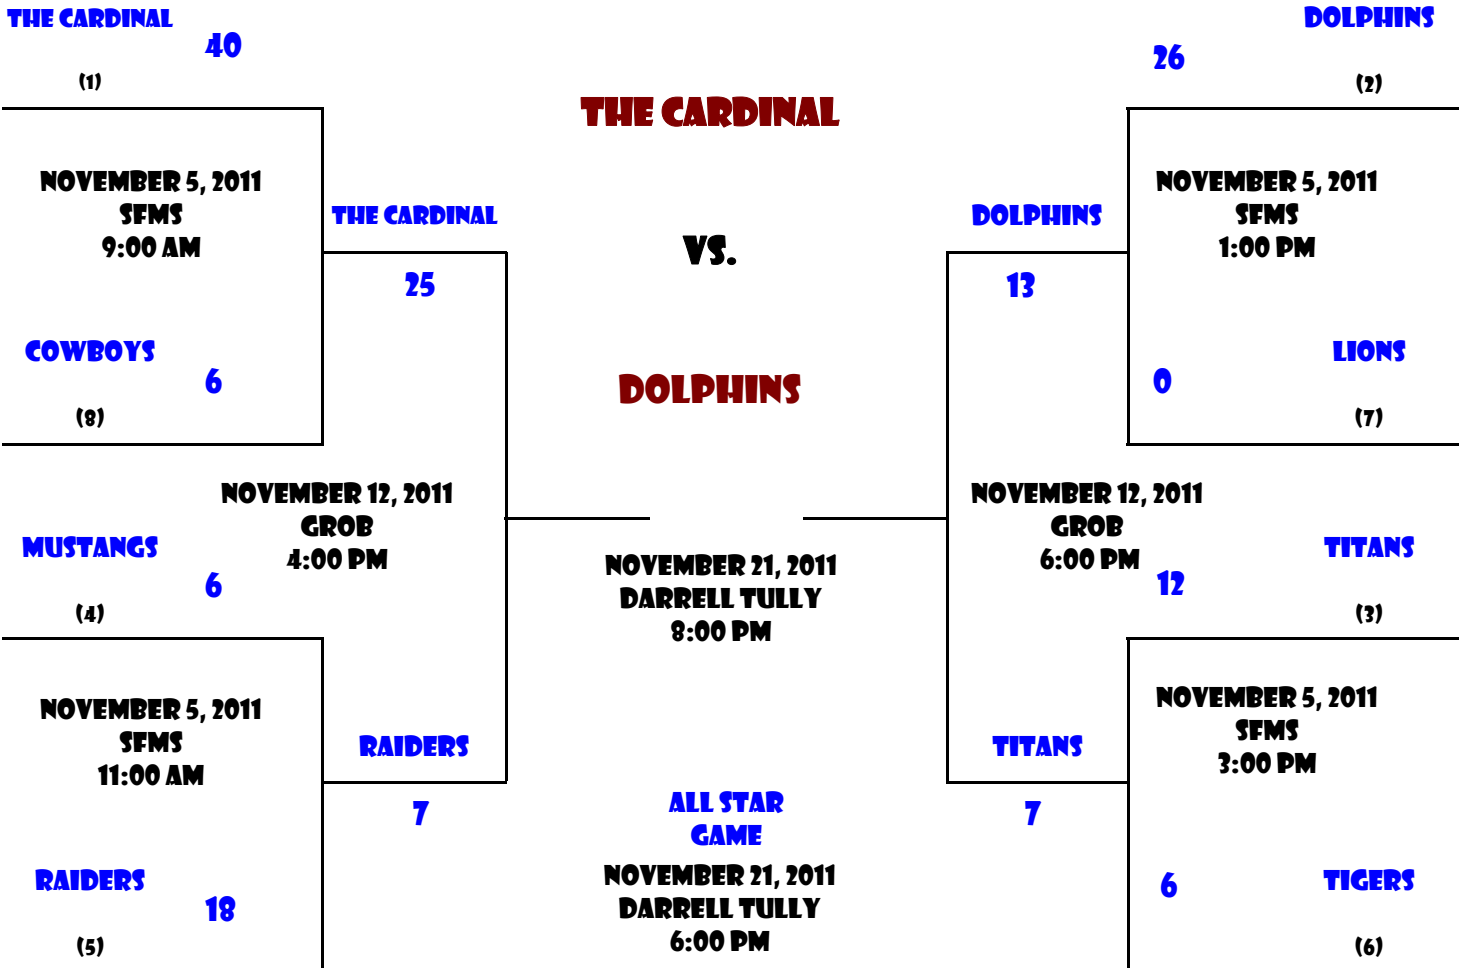

2011 SBMSA Varsity Tackle Playoff Bracket