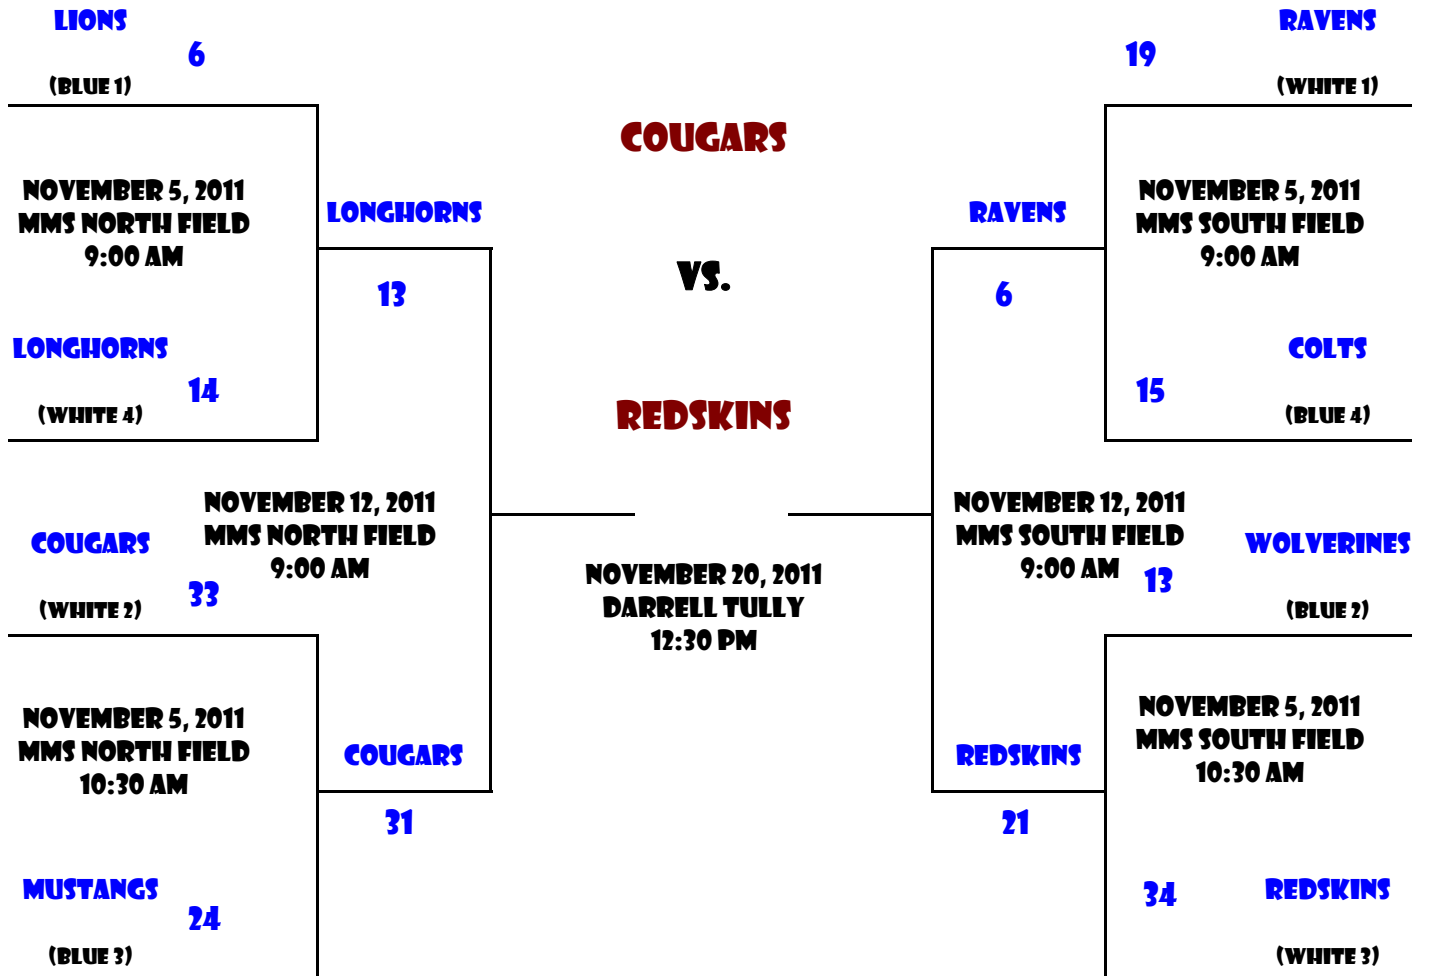

2011 SBMSA Freshman Tackle Playoff Bracket