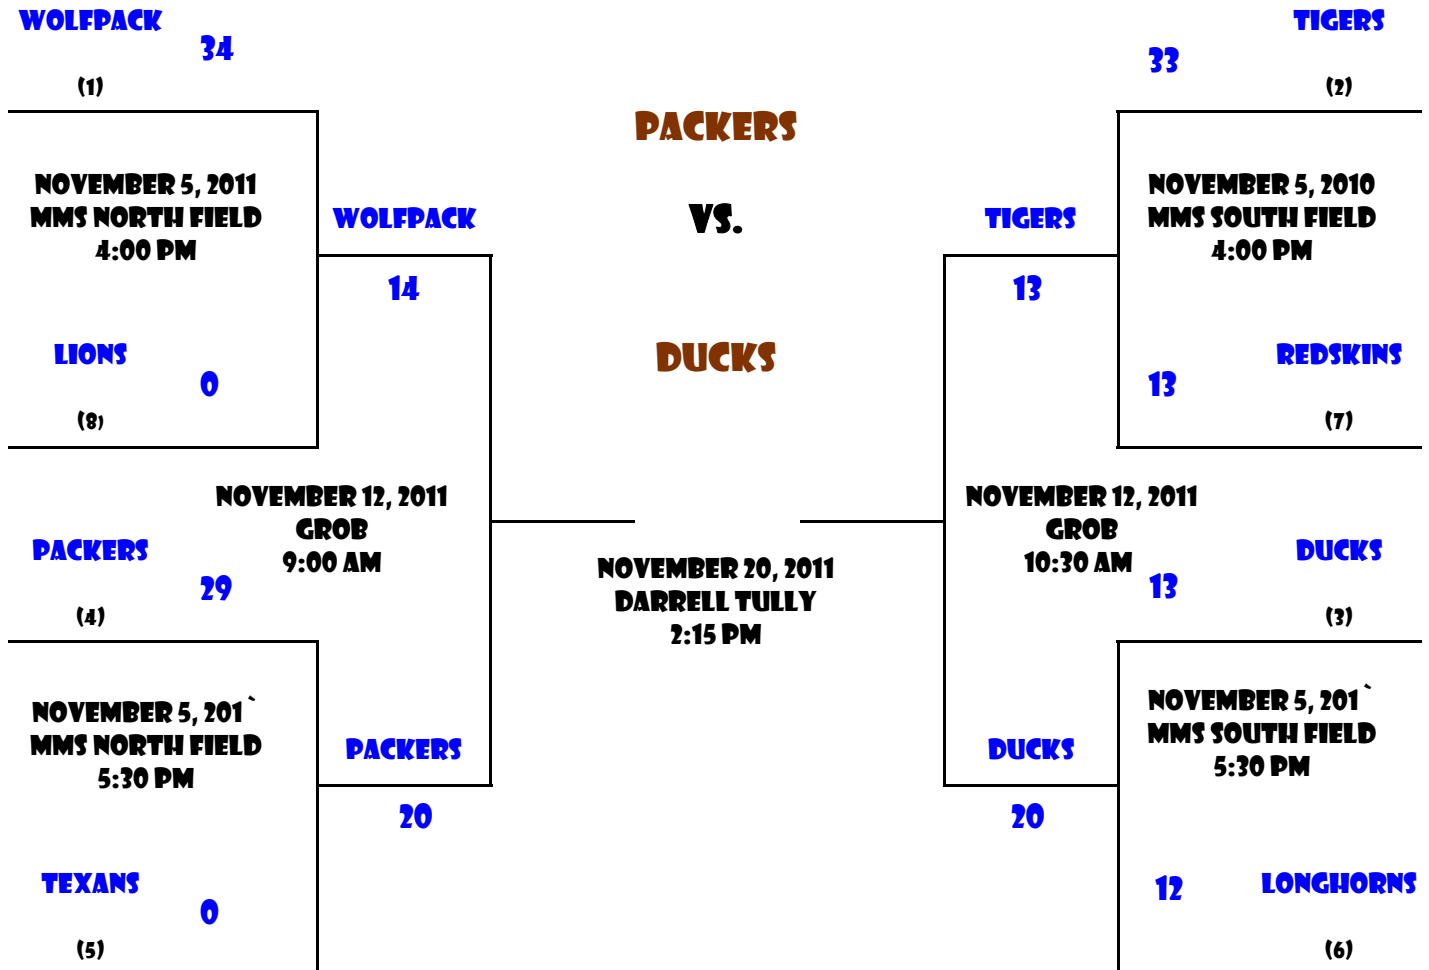

2011 SBMSA Sophomore Tackle Playoff Bracket