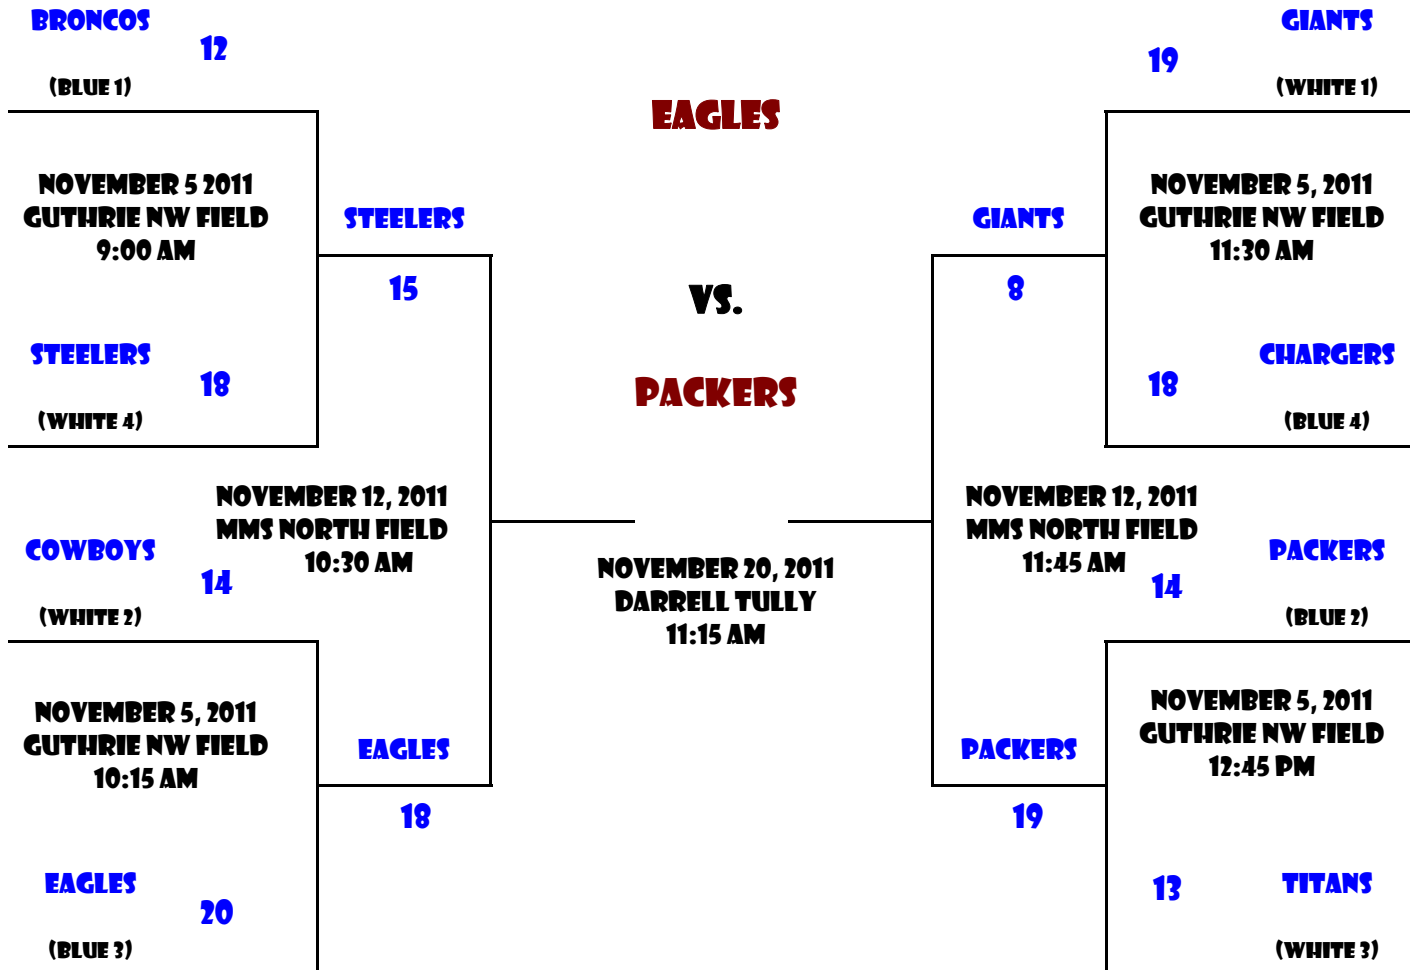

2011 SBMSA Junior Varsity Flag Playoff Bracket