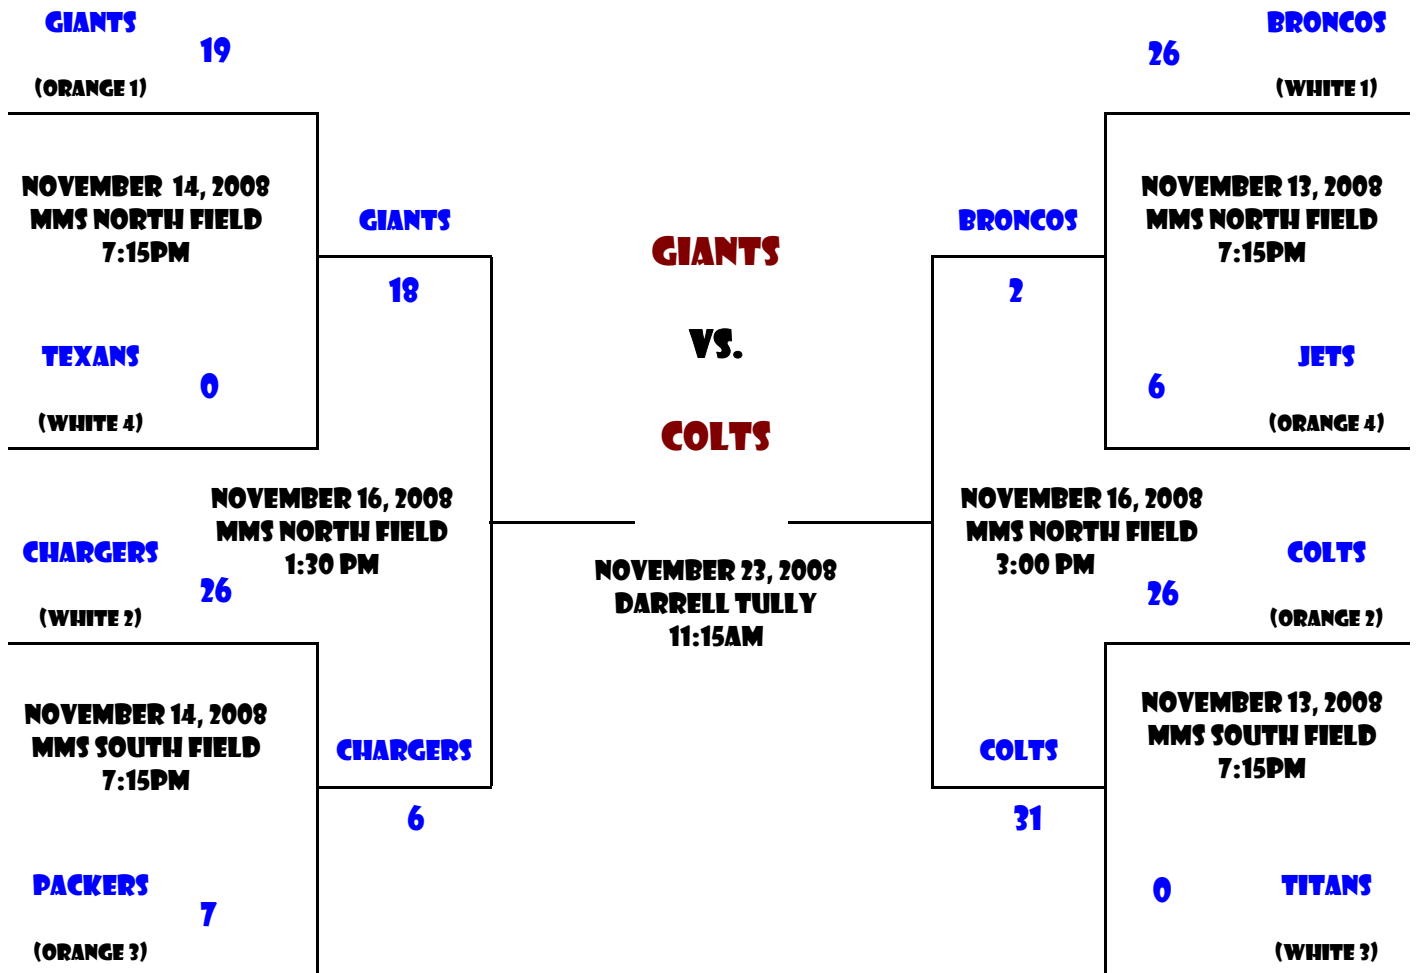

2008 SBMSA JUNIOR VARSITY FLAG PLAYOFF BRACKET