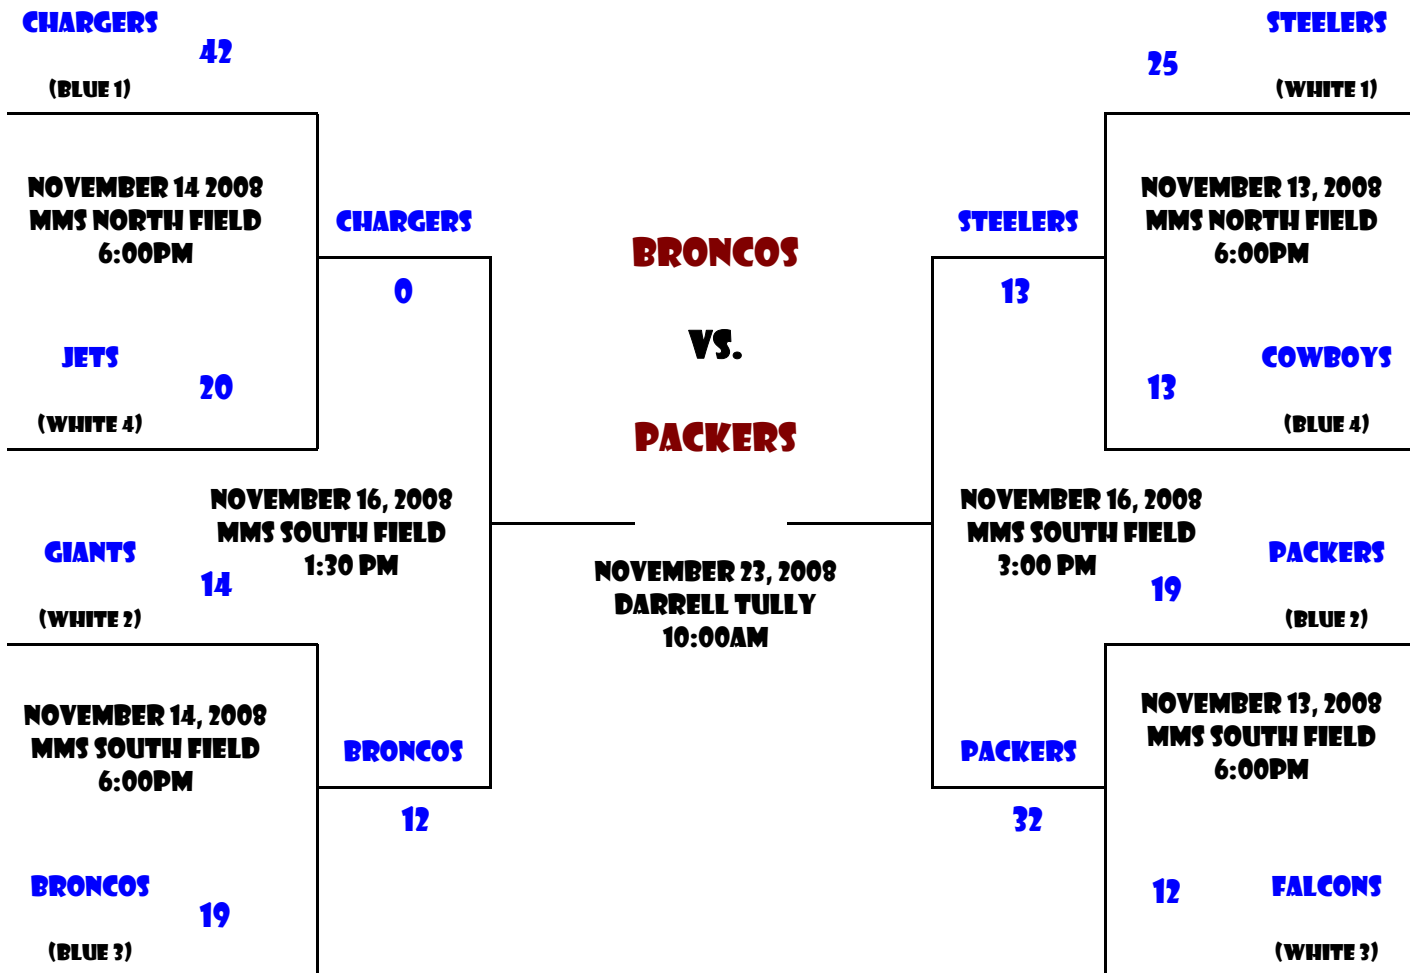

2008 SBMSA FRESHMAN FLAG PLAYOFF BRACKET