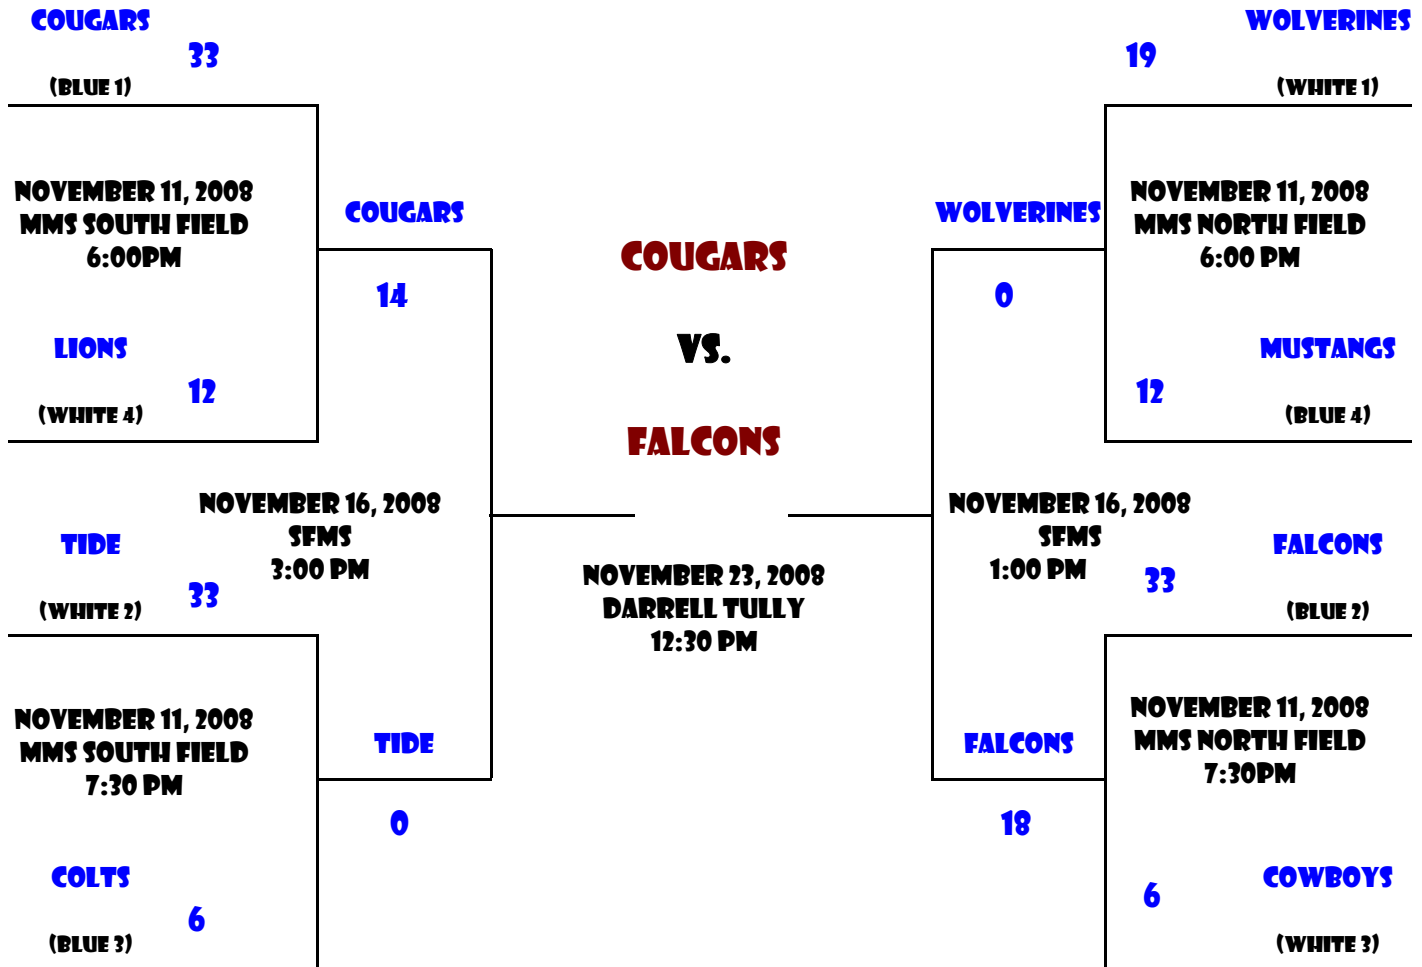

2008 SBMSA FRESHMAN TACKLE PLAYOFF BRACKET