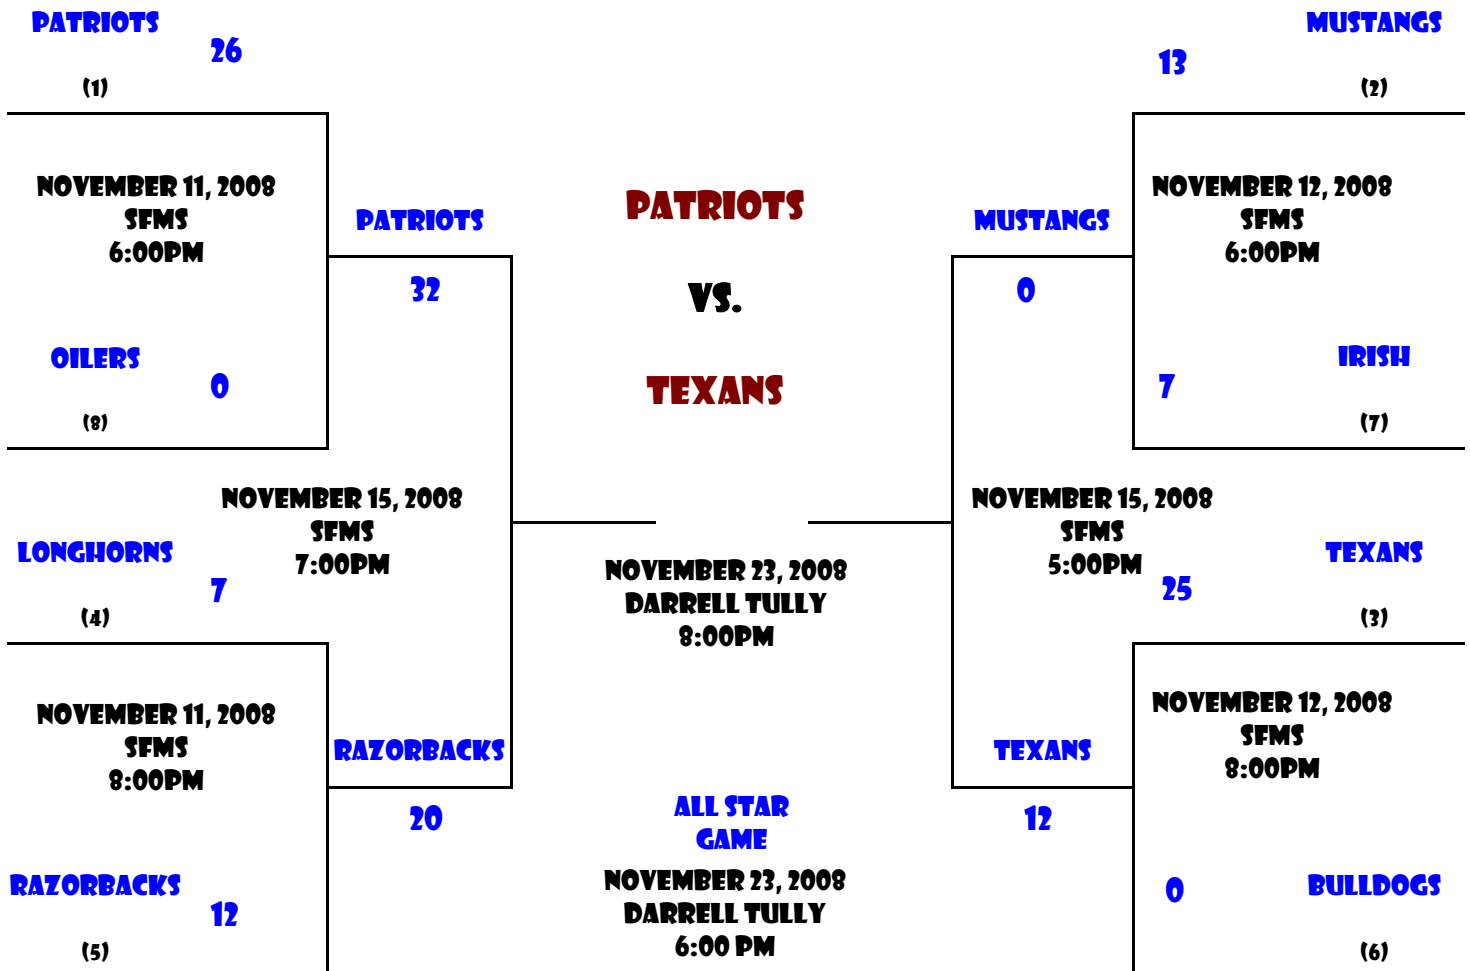

2008 SBMSA VARSITY TACKLE PLAYOFF BRACKET