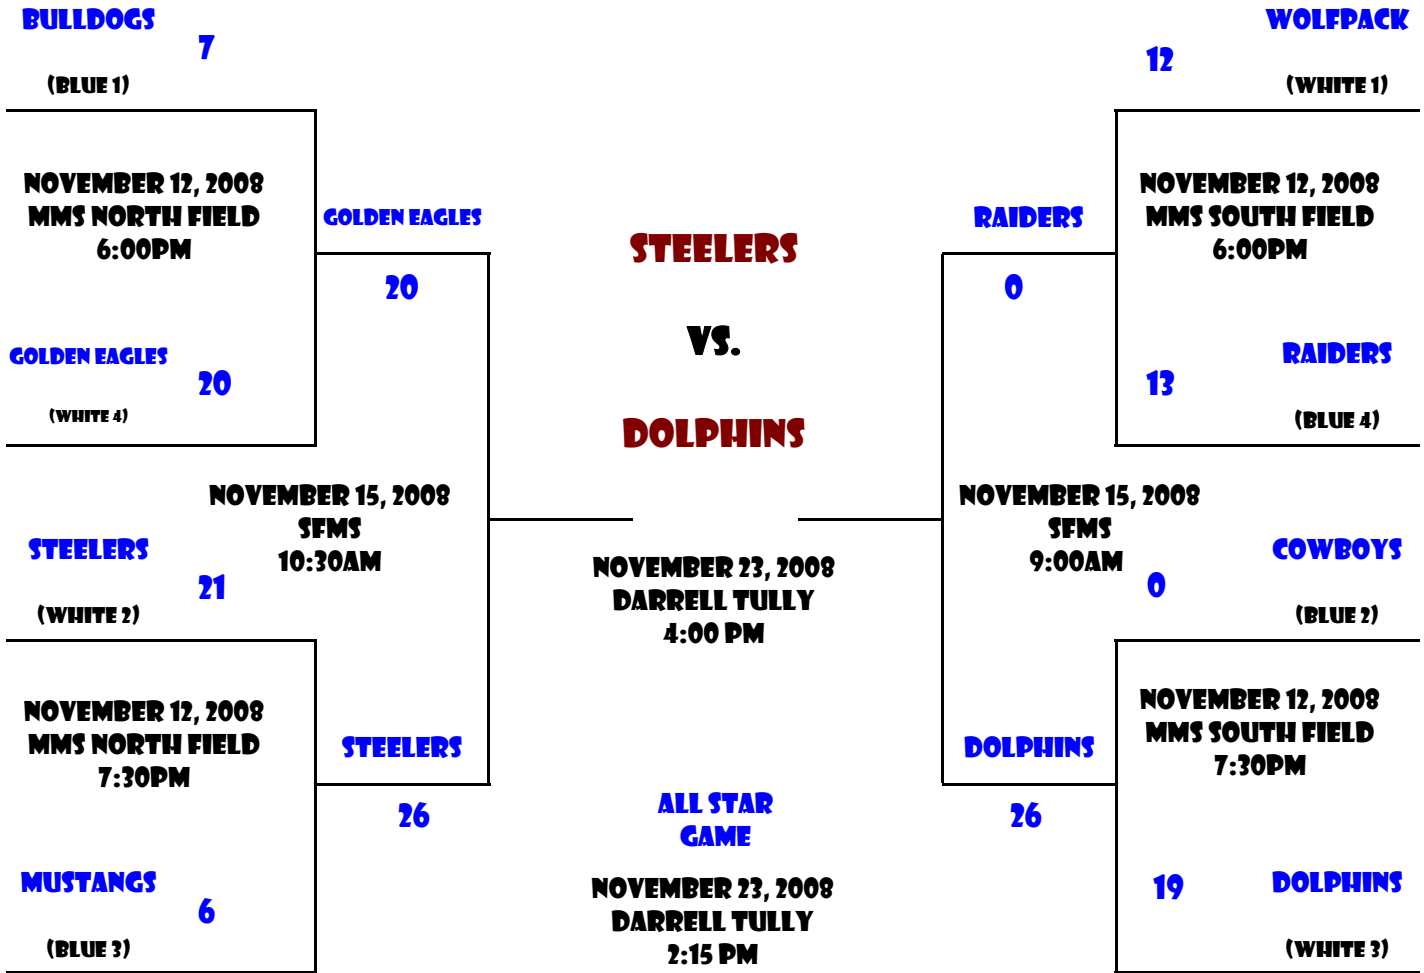

2008 SBMSA JUNIOR VARSITY TACKLE PLAYOFF BRACKET