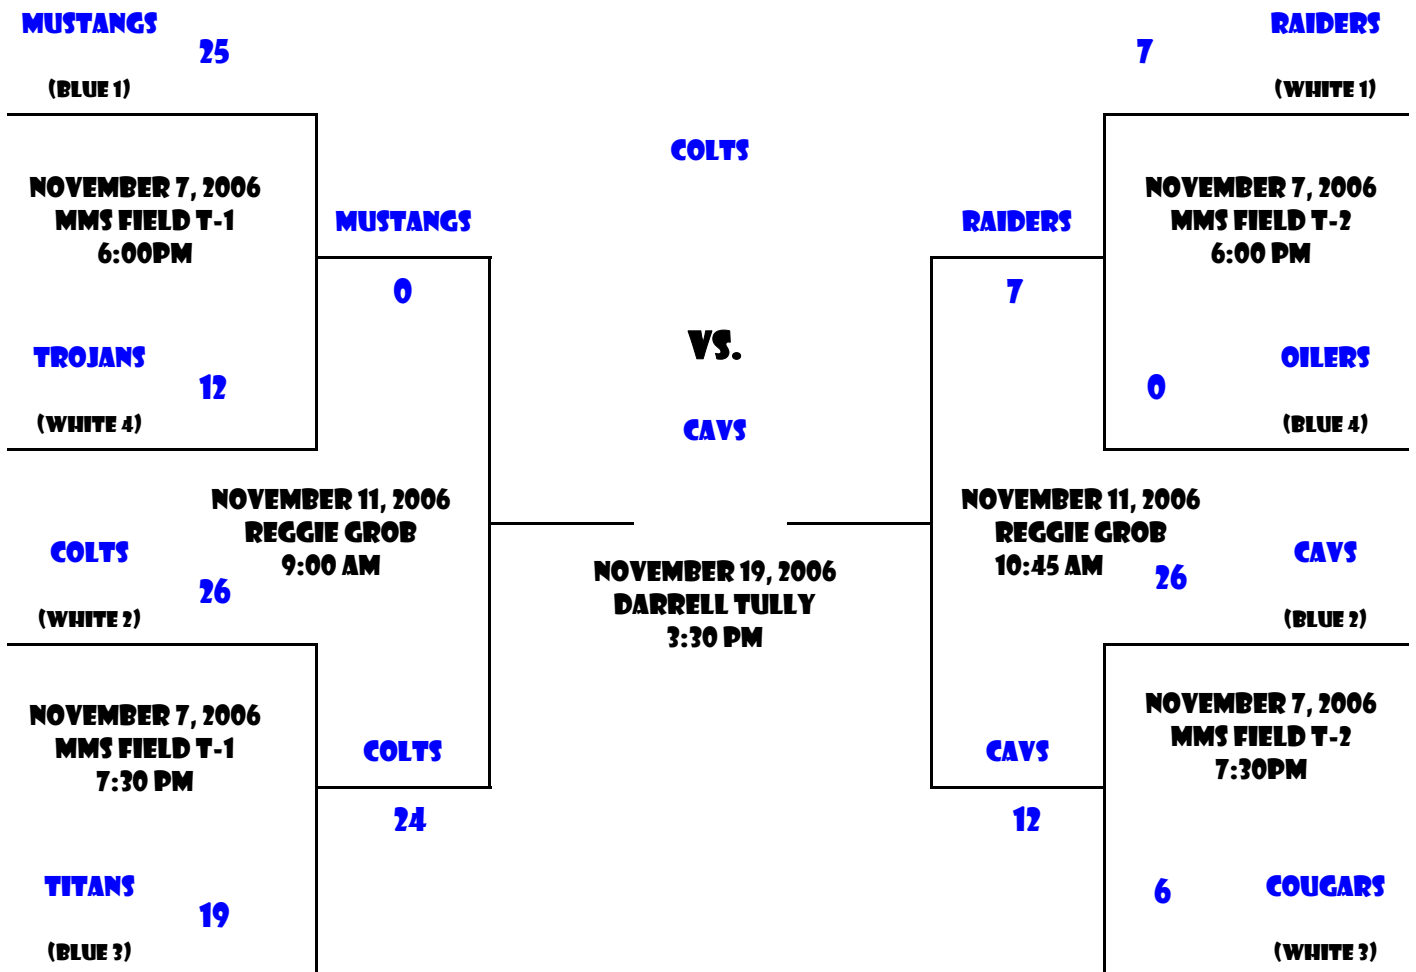

2006 SBMSA FRESHMAN TACKLE PLAYOFF BRACKET