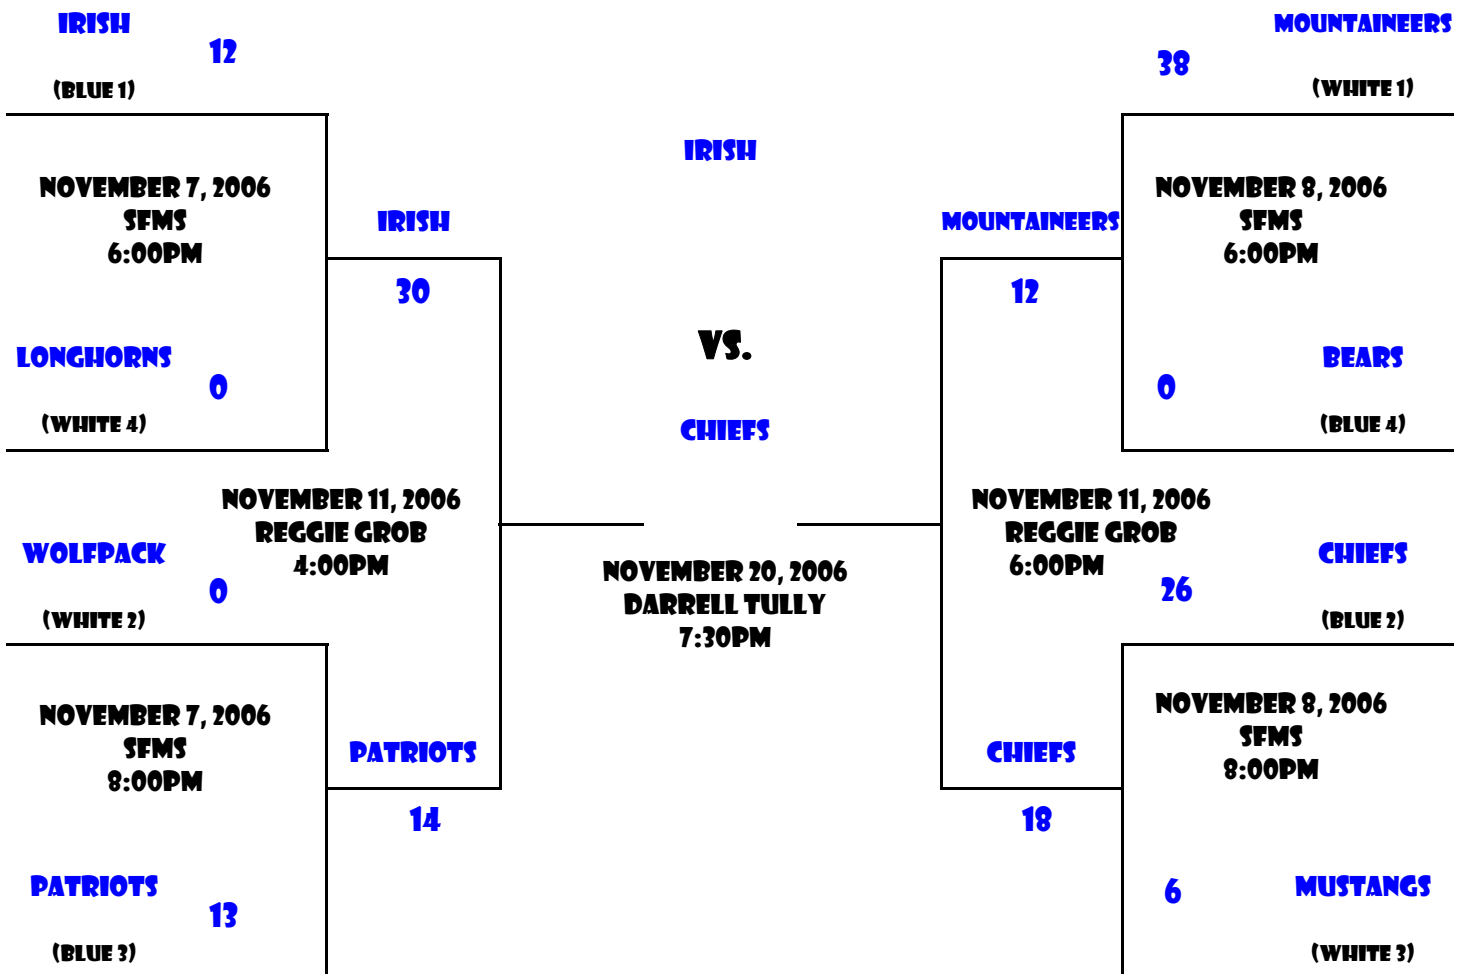

White/Blue: Division

2006 SBMSA FRESHMAN TACKLE PLAYOFF BRACKET

2006 SBMSA JUNIOR VARSITY TACKLE PLAYOFF BRACKET

2006 SBMSA VARSITY TACKLE PLAYOFF BRACKET

Cavs

Ira Green

Head Coach

Doug Atnipp Todd Binet Mitch Cox