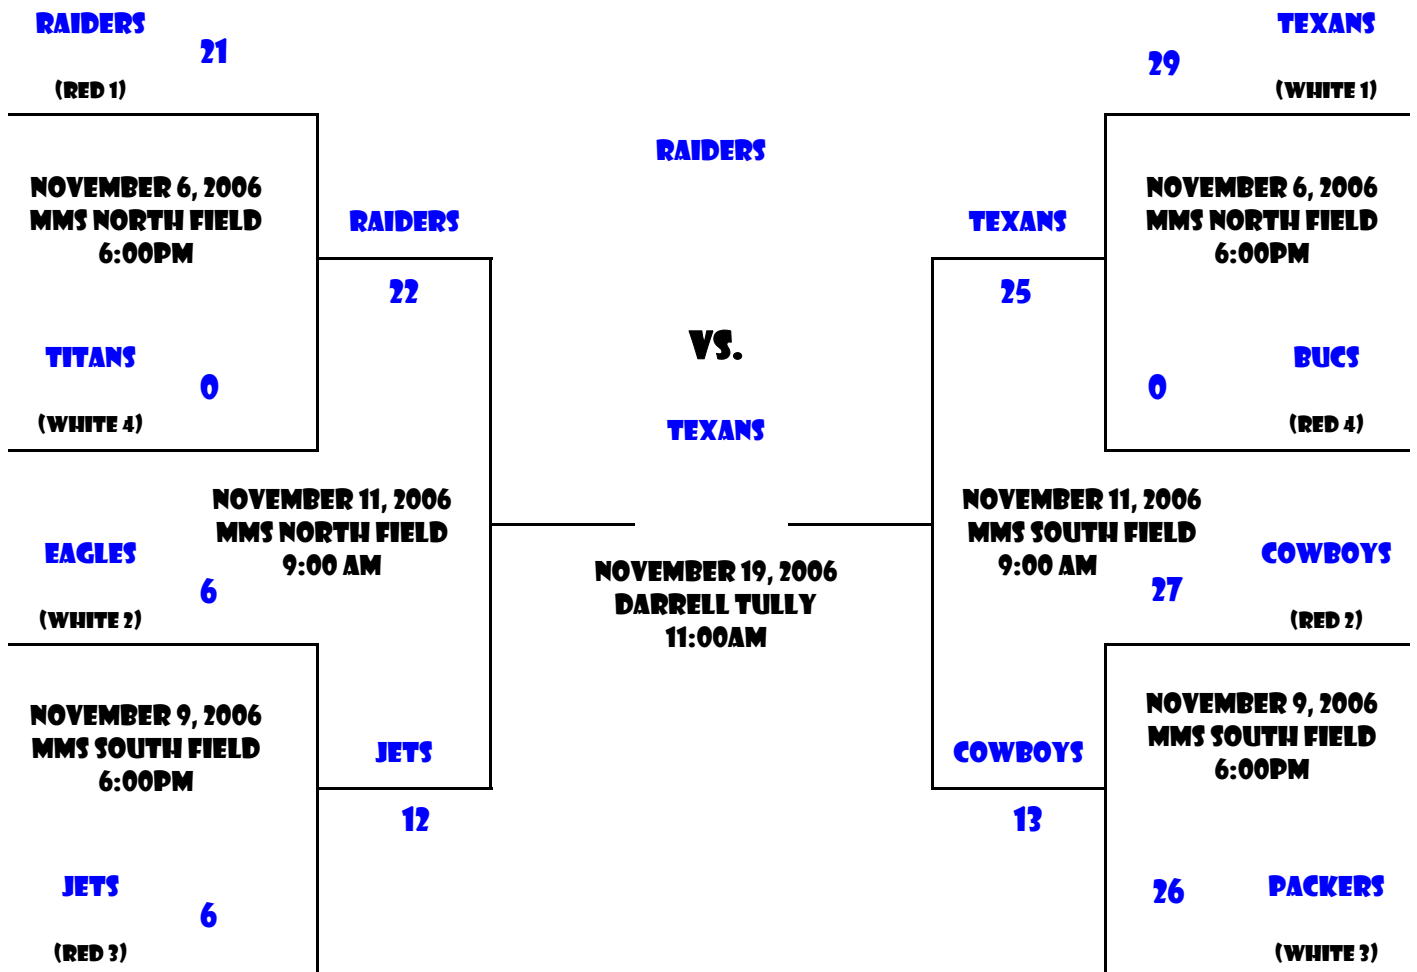

2006 SBMSA FRESHMAN FLAG PLAYOFF BRACKET