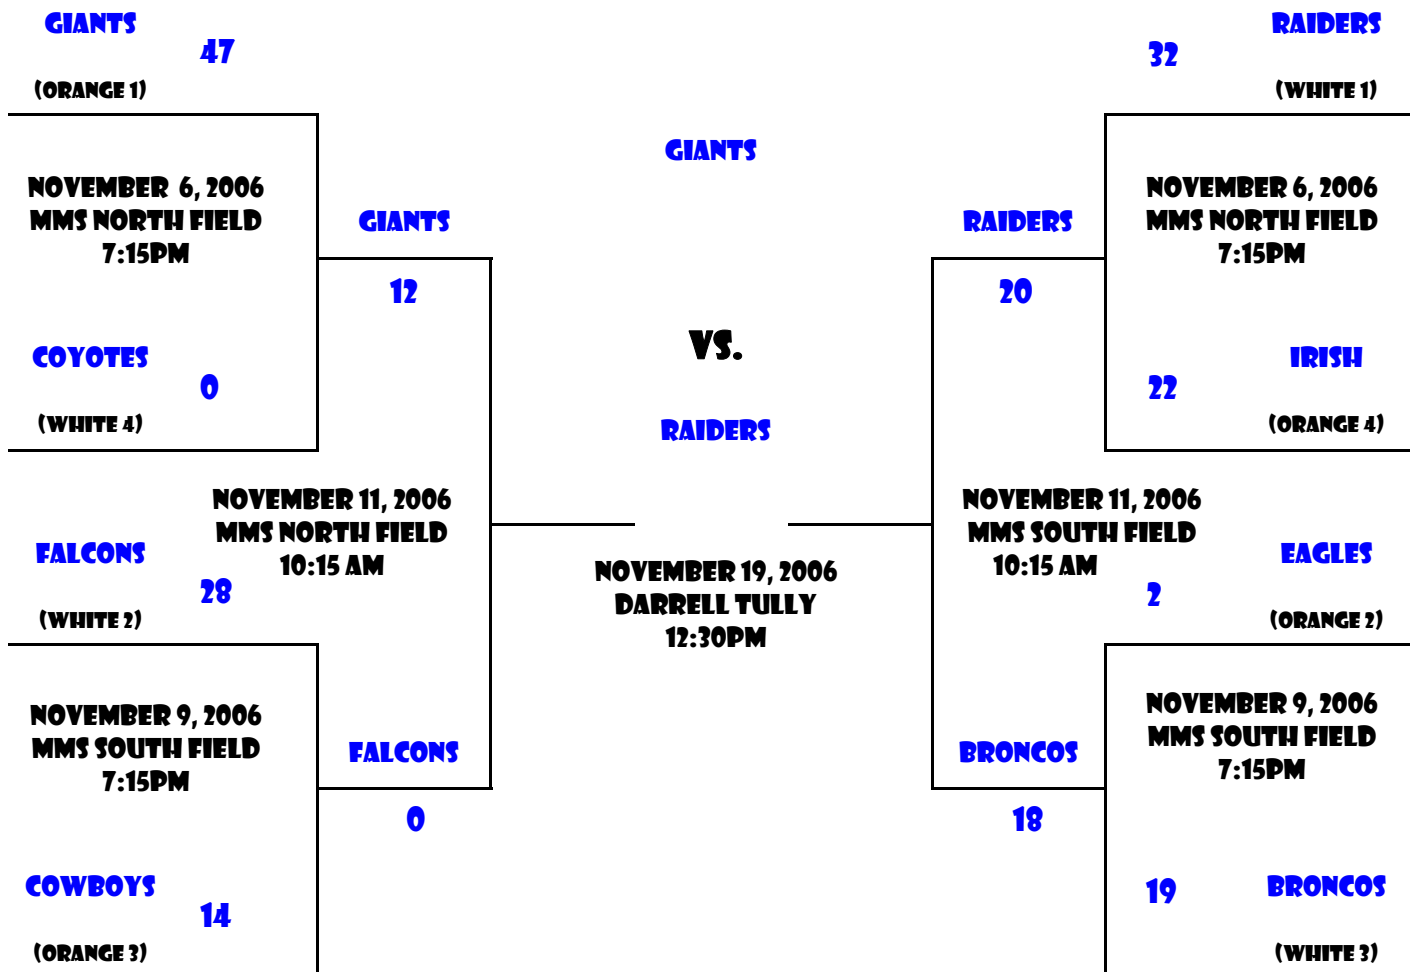

Varsity Flag

Hurricanes	Jim Kueser
Mustangs	Bobby Wertheimer
Texans	Jason Wilson
Raiders	Laurence Cooper

2006 SBMSA FRESHMAN FLAG PLAYOFF BRACKET

2006 SBMSA JUNIOR VARSITY FLAG PLAYOFF BRACKET

2006 SBMSA VARSITY FLAG PLAYOFF BRACKET