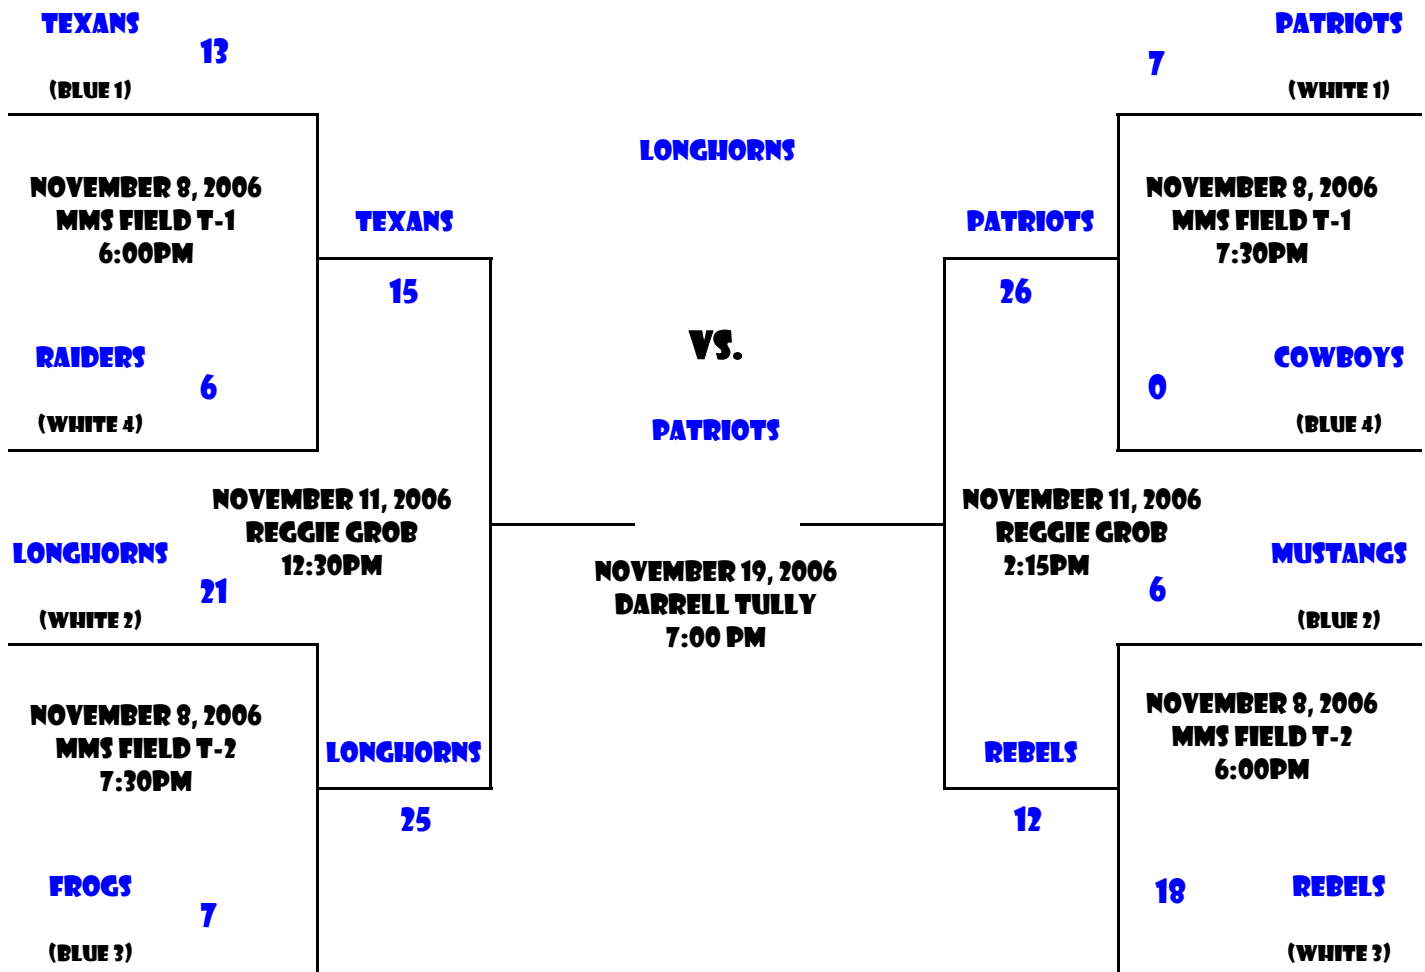

2006 SBMSA JUNIOR VARSITY TACKLE PLAYOFF BRACKET